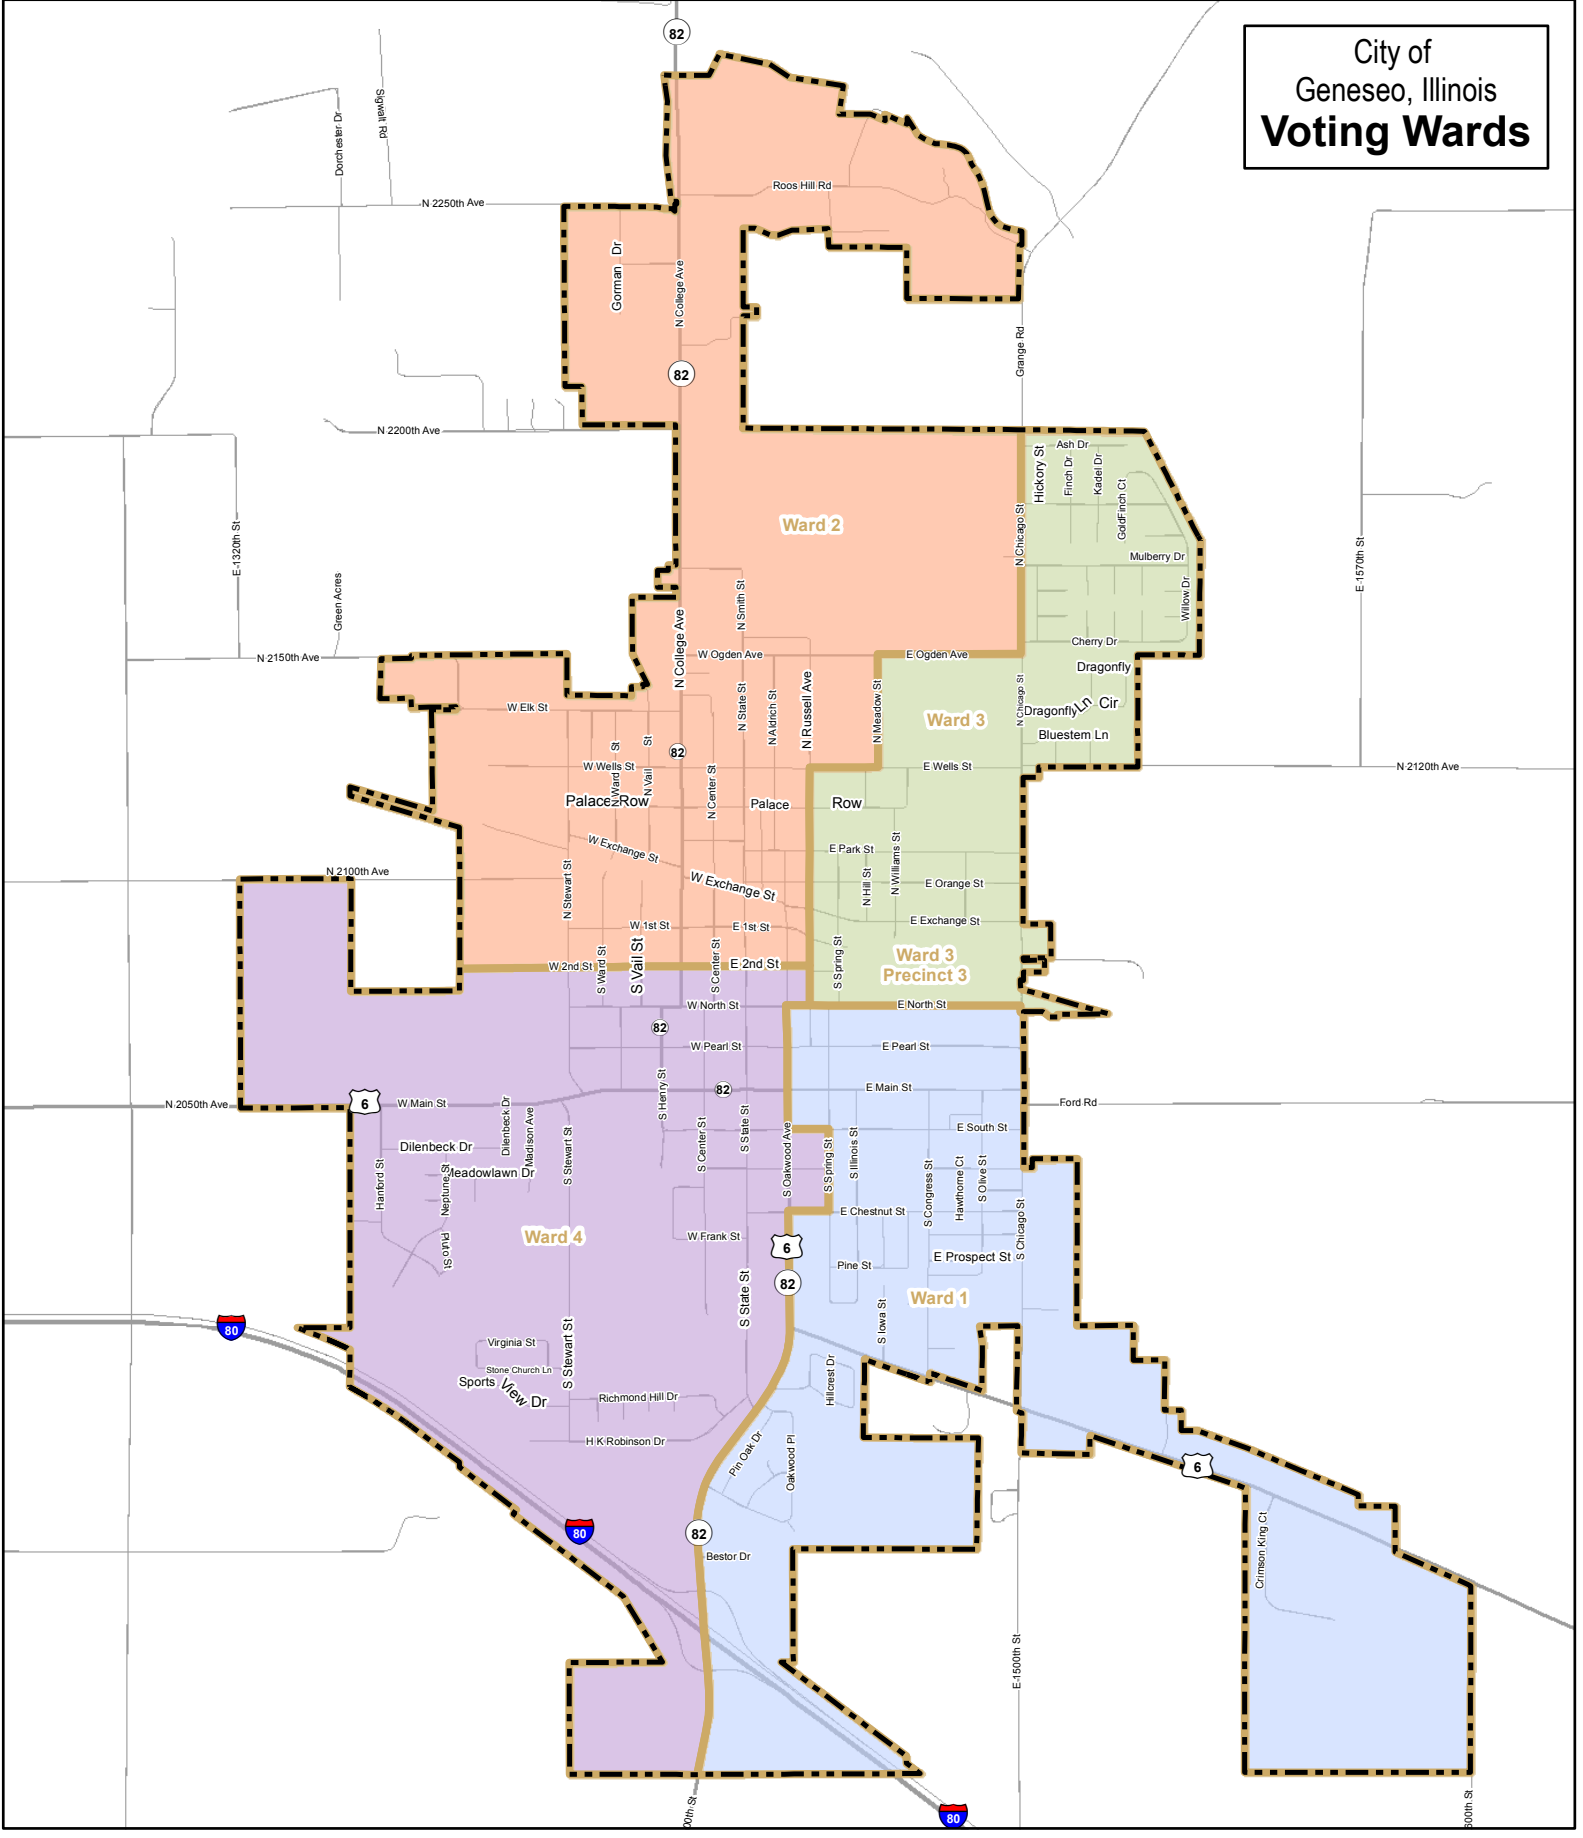

City of Geneseo, Illinois Voting Wards

Legend

- Geneseo Corporate Limits
- Interstates and Highways
- Local Streets

Voting Wards

- Ward 1
- Ward 2
- Ward 3
- Ward 4

Map prepared by

September 11, 2018